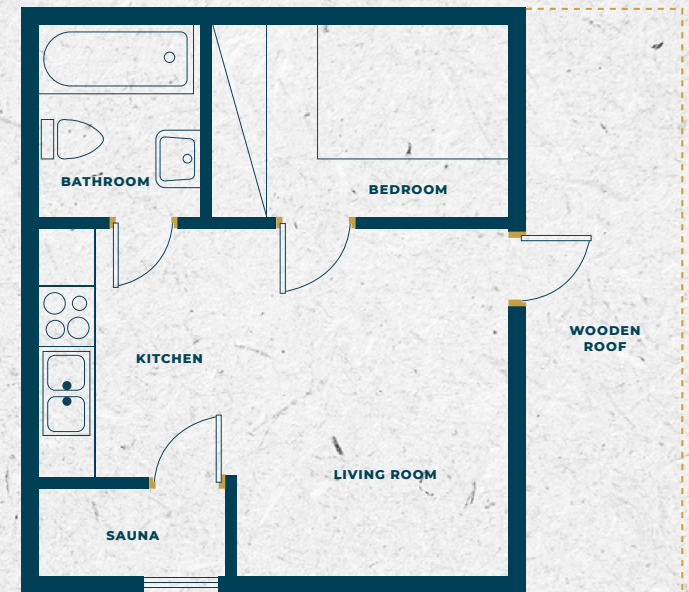

1 BATHROOM

OPEN KITCHEN

LIVING ROOM

PRIVATE GARDEN

JACUZZI

50m²

HOUSE 2

1 BEDROOM

1 BATHROOM

OPEN KITCHEN

LIVING ROOM

PRIVATE GARDEN

50m²

HOUSE 3

1 BEDROOM

1 BATHROOM

OPEN KITCHEN

LIVING ROOM

PRIVATE GARDEN

50m²

HOUSE 4

1 BEDROOM

1 BATHROOM

OPEN KITCHEN

LIVING ROOM

PRIVATE GARDEN

SAUNA

30m²

LIVINGLIFE.GR